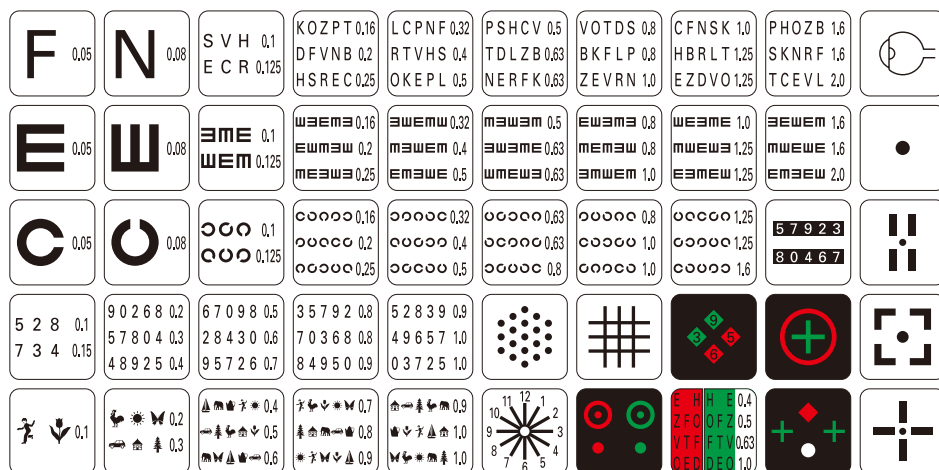

Adjustment of the brightness

The brightness of the projector can be changeable by the control switch according to the brightness of the operation room.