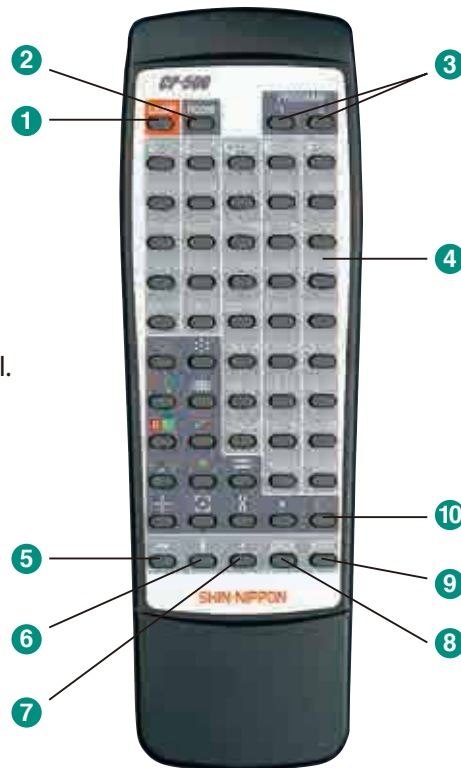

Fast, silent chart disk rotation

It moves to the following chart in a maximum of 0.3 seconds.

User Program mode

2 kinds of programs can be selected. 48 kinds (maximum) of chart and mask are memorizable.

Room light switch

By using optional deviator, operation of a room light is available by the remote control.

- | | | |
|------------------------|--------------------------|------------------------|
| ① Lamp switch | ② Room light switch | ③ Program switch (1,2) |
| ④ Chart/Mask switch | ⑤ Horizontal line switch | ⑥ Vertical line switch |
| ⑦ One chart switch | ⑧ Back switch | ⑨ Next switch |
| ⑩ Eyeball chart switch | | |

SPECIFICATIONS

Number of charts and masks	50charts and 38masks
Luminance	min.80-max.320Cd/m ² (200Cd/m ² at 5m)
Chart and mask selection speed	0.3seconds
Program	2 kinds(48charts or masks)
Tilting angle	±10°
Auto power off	After 5 min.
Lamp	12V, 30W halogen lamp
Projection distance	2~7m
Projection magnification	30 x (at 5m)
Projection size	335mm x 222mm (at 5m)
Dimensions	W248xL336xH234mm
Weight	4.5kg
Power source	100~240V
Power consumption	150VA

STANDARD ACCESSORIES

REMOTE CONTROL BOX, SUM4 BATTERY X 2, SCREEN, TEST SCALE SHEET, DUST COVER, SPARE LAMP, SPARE FUSE

OPTIONAL ACCESSORIES

TABLE BASE STAND, WALL MOUNT, CHART PROJECTOR ARM, POLA FILTER GLASS, R&G GLASS, DEVIATOR